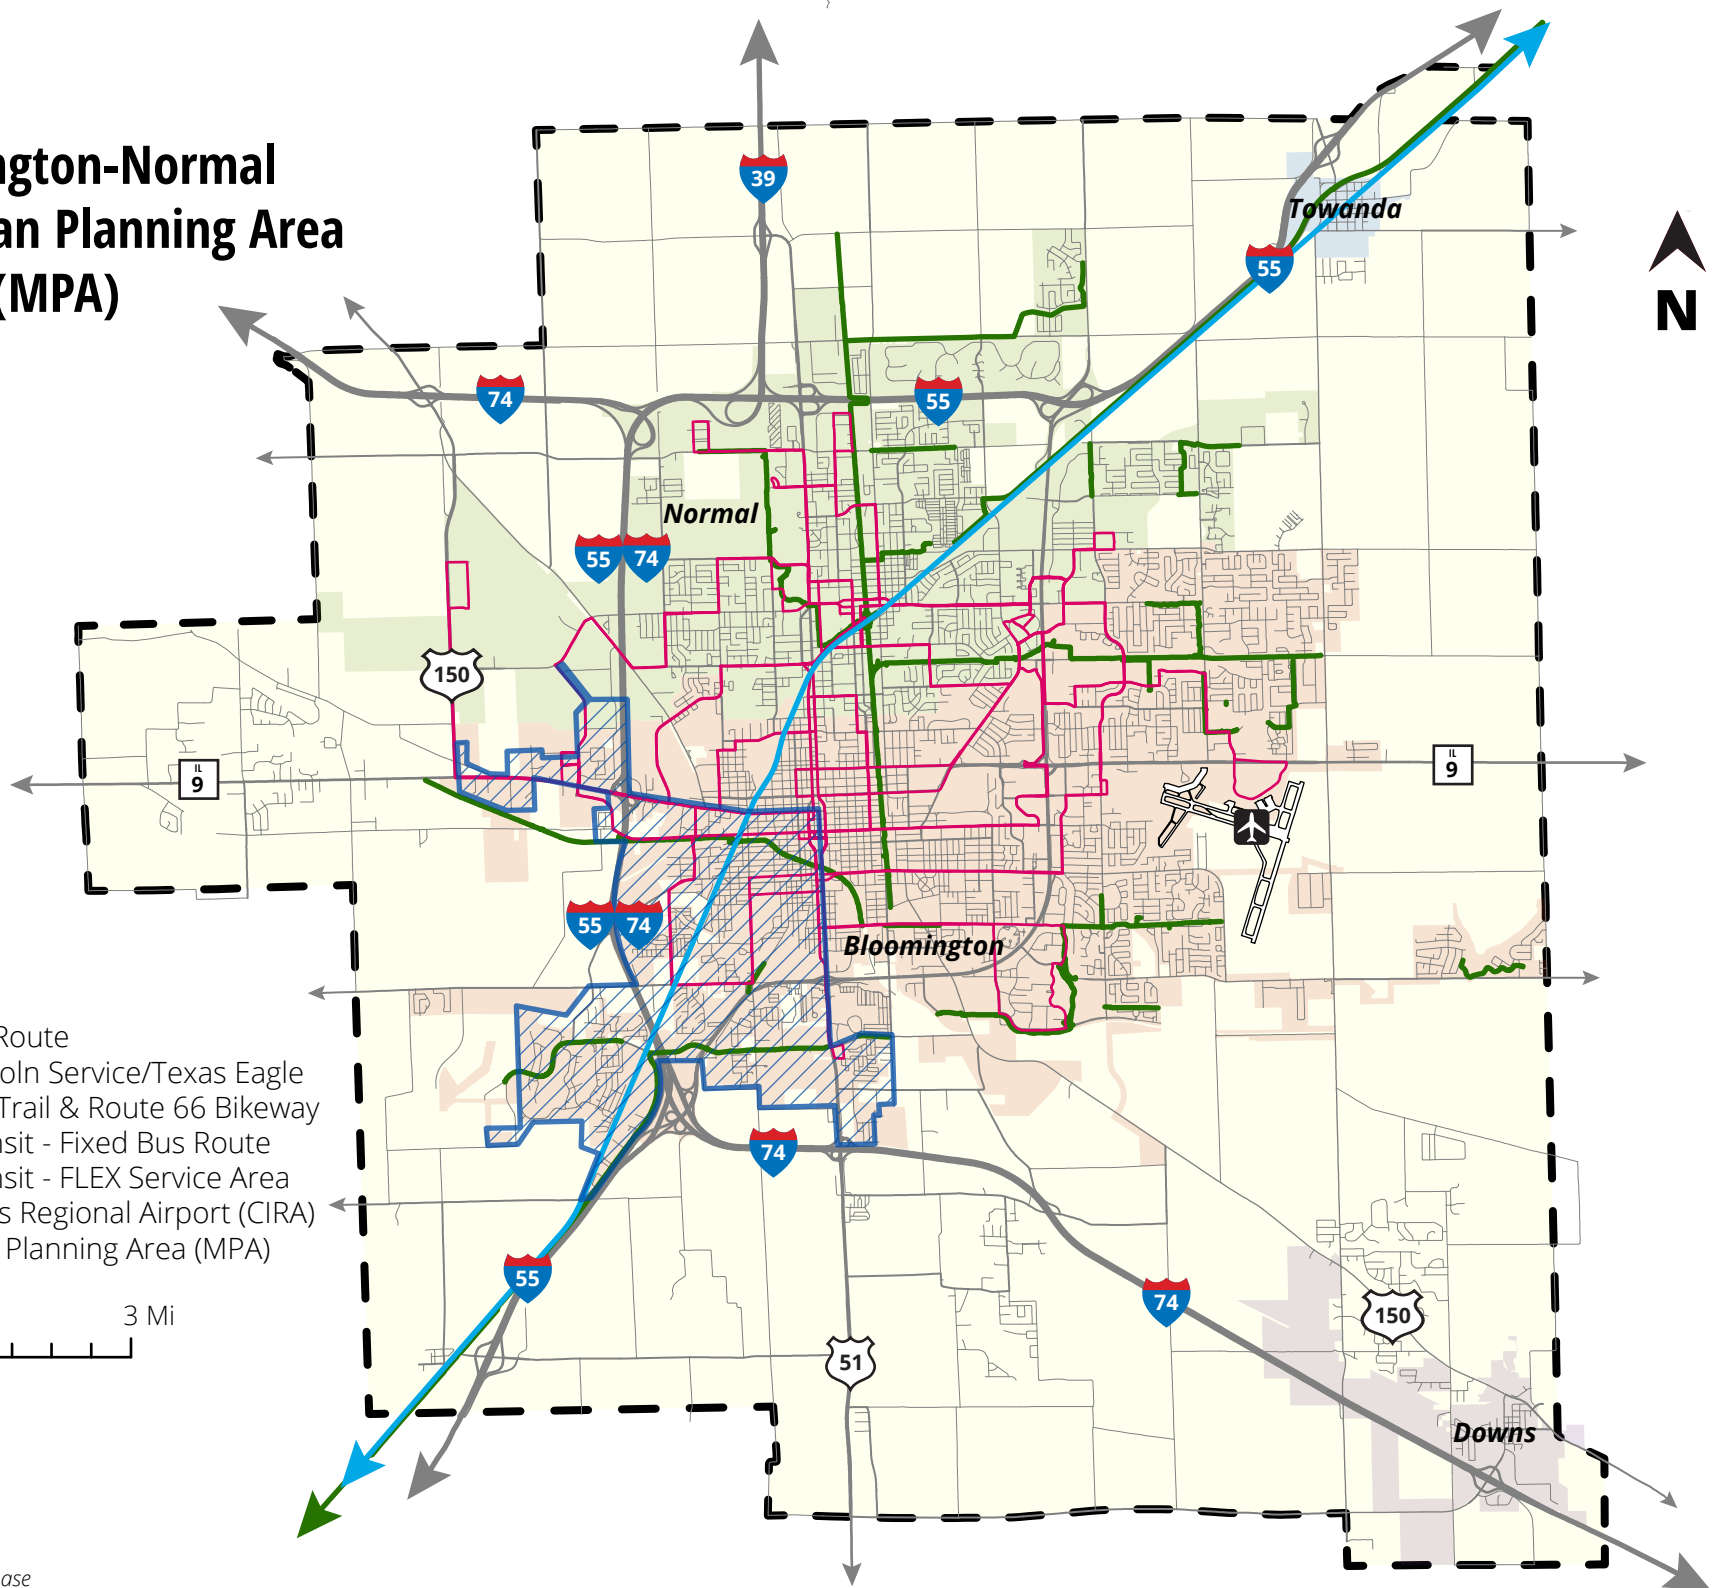

Bloomington-Normal Metropolitan Planning Area (MPA) & McLean County

Legend

- Incorporated Municipality
- ▭ Metropolitan Planning Area (MPA)
- Major Roadway
- Minor Roadway

0 1.25 2.5 5 Mi

Bloomington-Normal Metropolitan Planning Area (MPA)

Legend

-  Interstate
-  U.S Highway
-  Illinois State Route
-  Amtrak - Lincoln Service/Texas Eagle
-  Constitution Trail & Route 66 Bikeway
-  Connect Transit - Fixed Bus Route
-  Connect Transit - FLEX Service Area
-  Central Illinois Regional Airport (CIRA)
-  Metropolitan Planning Area (MPA)